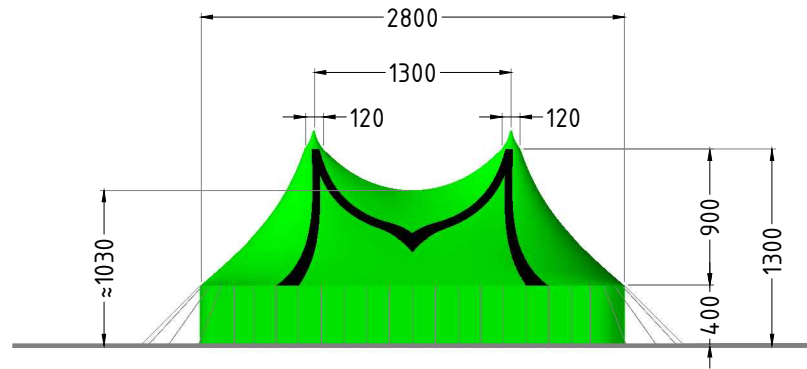

GENERAL VIEWS

FRONT VIEW

LATERAL VIEW

TOP VIEW

PERSPECTIVE VIEW

SHOP DRAWING

PROJECT TITLE

Cirque Pellemans  
28x58,5 m