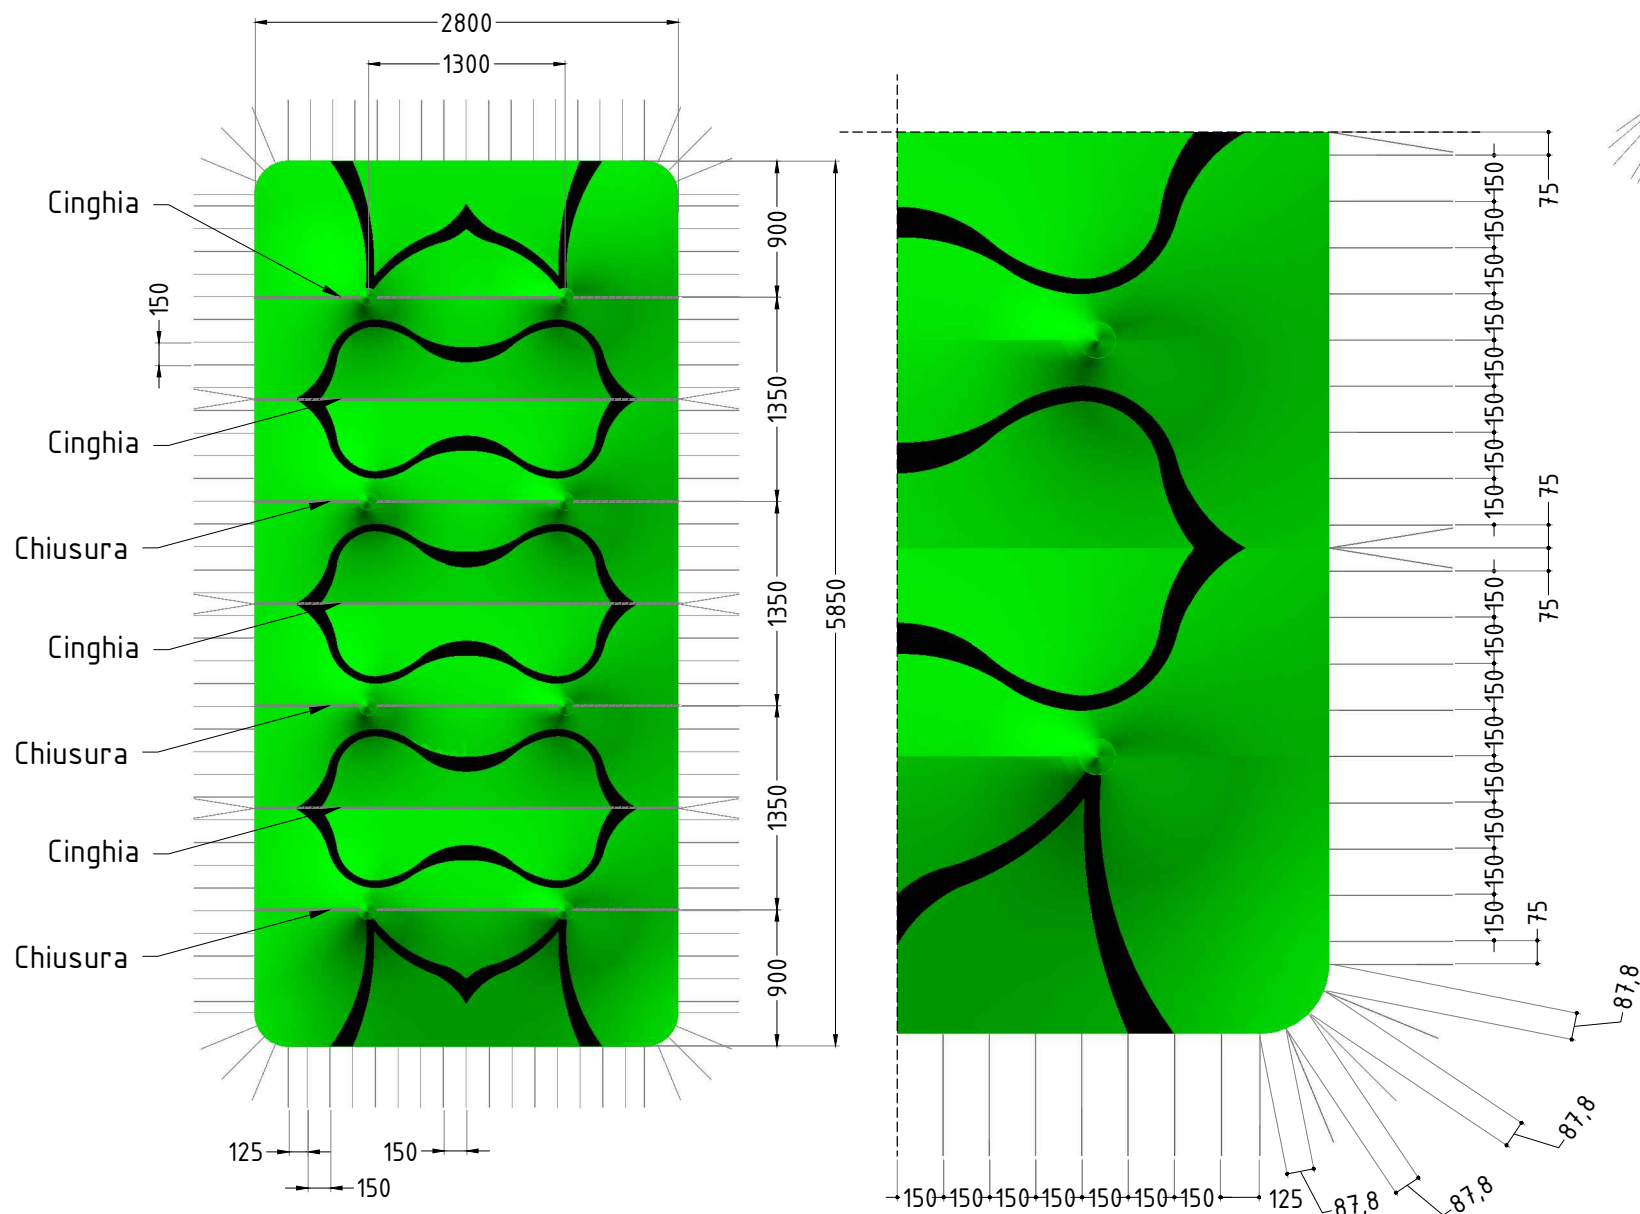

GENERAL VIEWS

FRONT VIEW

LATERAL VIEW

TOP VIEW

PERSPECTIVE VIEW

SHOP DRAWING

PROJECT TITLE

Cirque Pellemans  
28x58,5 m

**FG**  
MEMBRANE

DRAWING TITLE

GENERAL VIEWS

ENGINEER	MAFFEIS ING. MASSIMO
DESIGNER	MAFFEIS ING. MASSIMO
DRAWN BY	Stefano Zanetti
CHECKED BY	*
APPROVED BY	*
DATE	12/03/2014
FORMAT	ISO - A3

PROJECT N°

FGM-236

PHASE

SD

DRAWING N°

GD101

REV.

01

REVISIONS

N°	DATE	REMARKS
1	21/07/2014	colori
2		
3		
4		
5		
6		
7		
8		
9		
10		