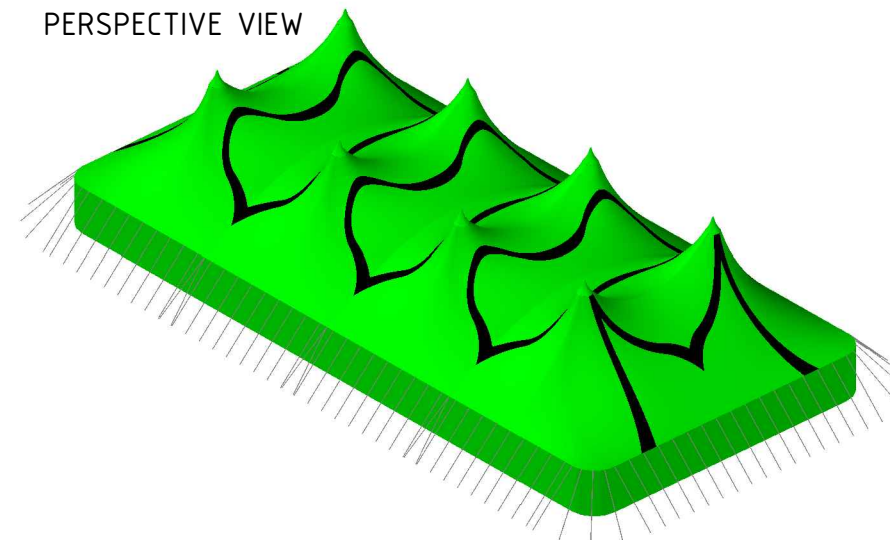

GENERAL VIEWS

FRONT VIEW

LATERAL VIEW

TOP VIEW

PERSPECTIVE VIEW

SHOP DRAWING

PROJECT TITLE

Cirque Pellemans  
28x58,5 m