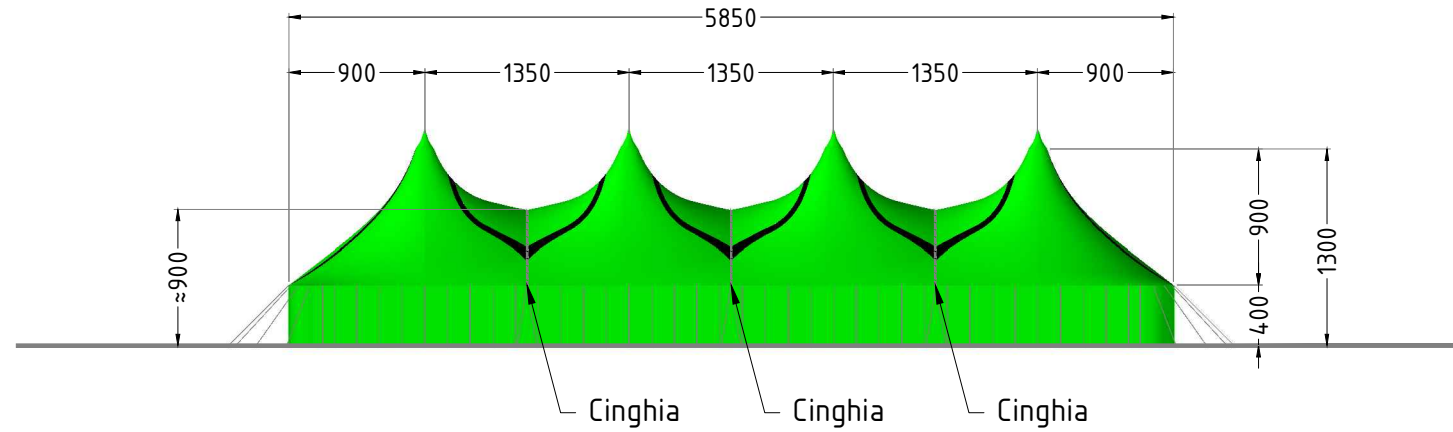

GENERAL VIEWS

FRONT VIEW

LATERAL VIEW

TOP VIEW

PERSPECTIVE VIEW

SHOP DRAWING

PROJECT TITLE

Cirque Pellemans  
28x58,5 m